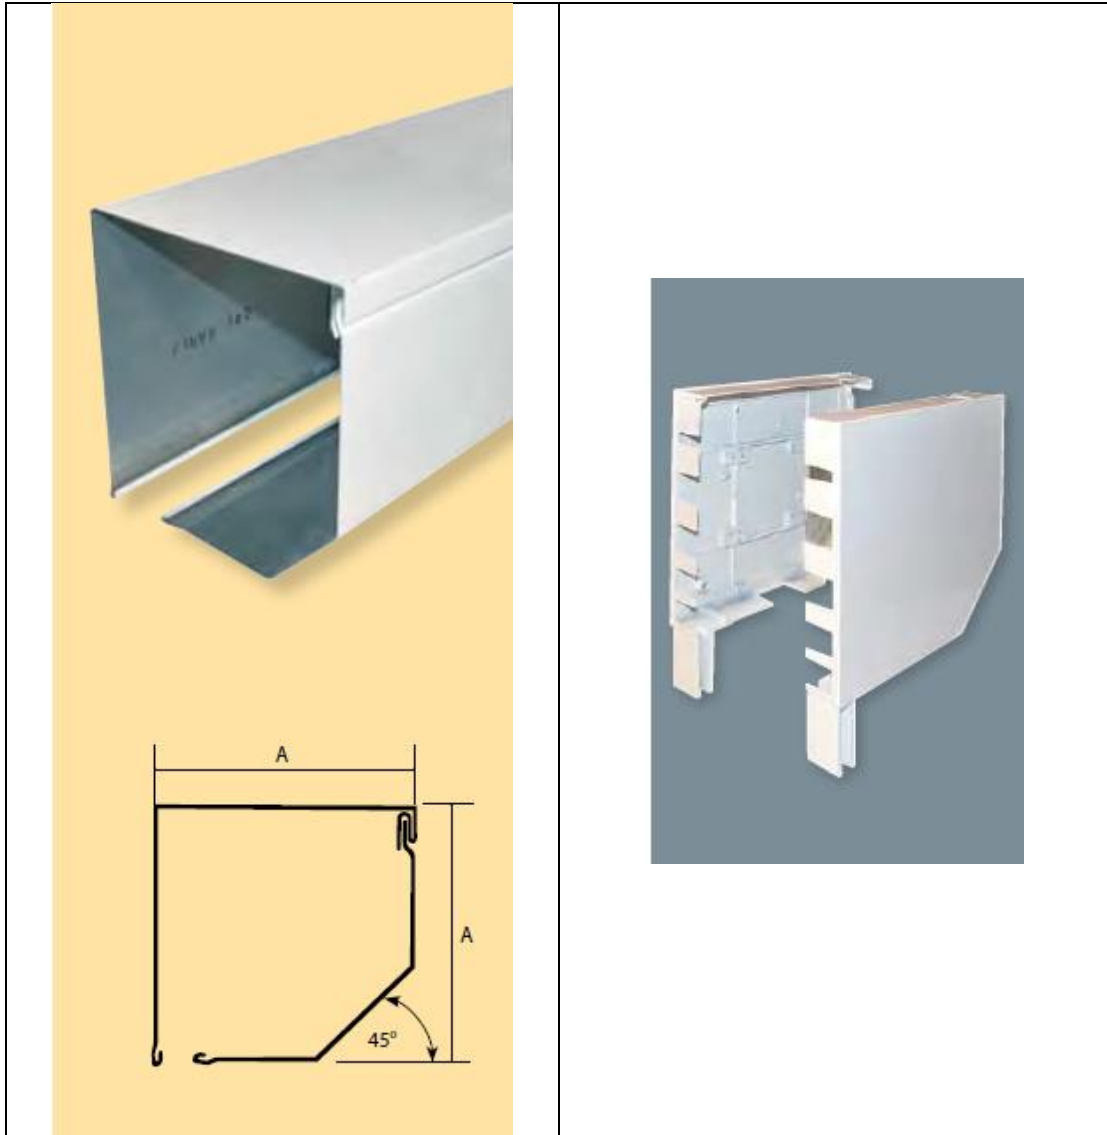

Technical Data Sheet

Description: Aluminum Rolling Shutter Box

Sizes (A) mm

150 – 165 – 180 – 205 – 250 - 300