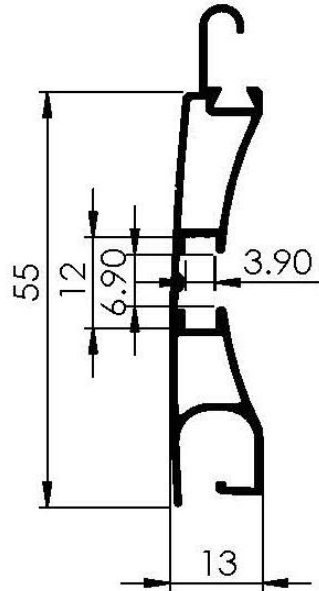

## Technical Data Sheet

**Description: Aluminum Security Shutter End Slat**

**Code: ES-55-GF**

Weight g/lm

505

Suitable for

ASS-55-C

ASS-55-S