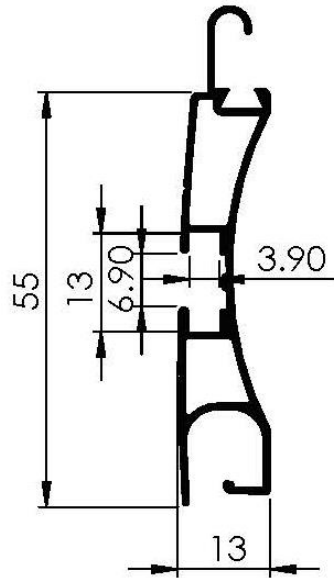

Technical Data Sheet

Description: Aluminum Security Shutter End Slat

Code: ES-55-GR

Weight g/lm

509

Suitable for

ASS-55-C