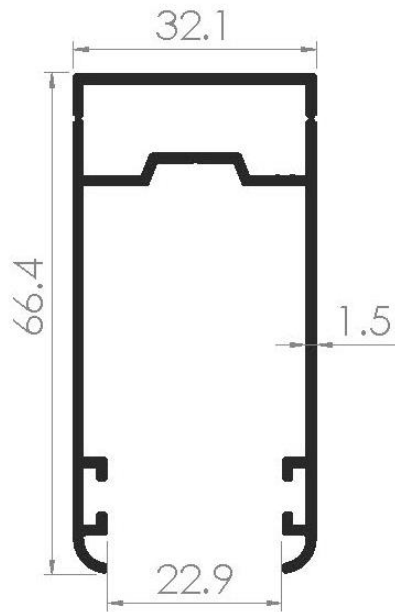

Technical Data Sheet

Description: Aluminum Rolling Door Guide Rail

Code: GR-32-66-T

Weight g/m	881
Suitable for	ARD100-F
	ARS-100-R