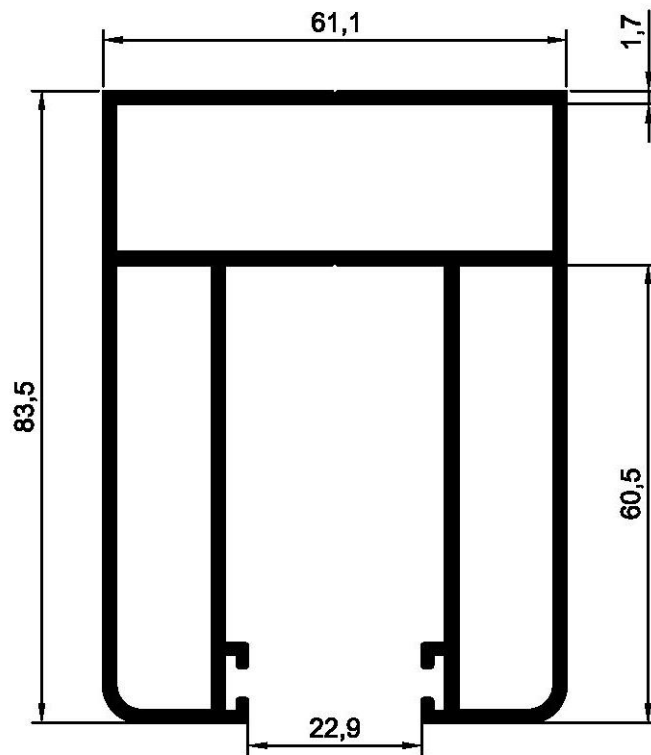

## Technical Data Sheet

**Description: Aluminum Rolling Door Guide Rail**

**Code: GR-61-84-T**

Weight g/m	2036
Suitable for	ARD100-F
	ARS-100-R